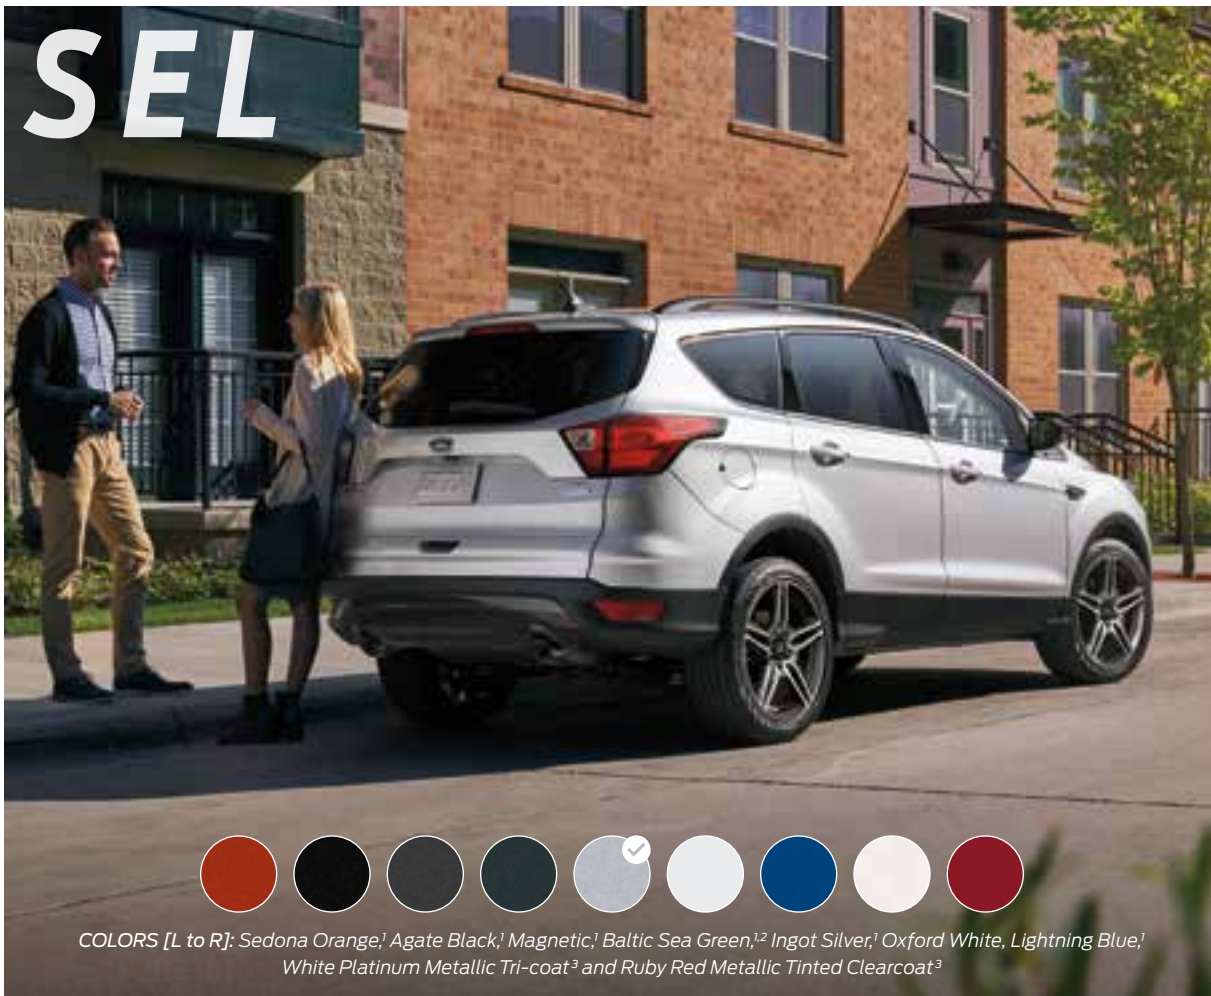

17" Steel with Sparkle Silver-Painted Covers  
Standard: S

17" Sparkle Silver-Painted Aluminum  
Standard: SE  
Optional: S

19" Premium Ebony Black-Painted Aluminum  
SE Sport Appearance Package

COLORS [L to R]: Sedona Orange,<sup>1</sup> Agate Black,<sup>1</sup> Magnetic,<sup>1</sup> Baltic Sea Green,<sup>1,2</sup> Ingot Silver,<sup>1</sup> Oxford White, Lightning Blue,<sup>1</sup> White Platinum Metallic Tri-coat<sup>3</sup> and Ruby Red Metallic Tinted Clearcoat<sup>3</sup>