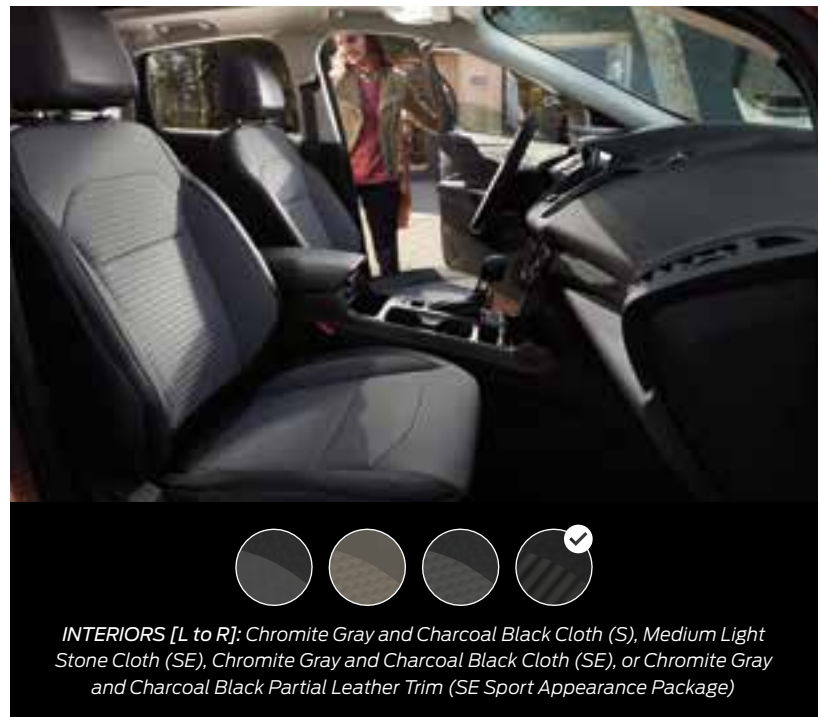

INTERIORS [L to R]: Chromite Gray and Charcoal Black Cloth (S), Medium Light Stone Cloth (SE), Chromite Gray and Charcoal Black Cloth (SE), or Chromite Gray and Charcoal Black Partial Leather Trim (SE Sport Appearance Package)