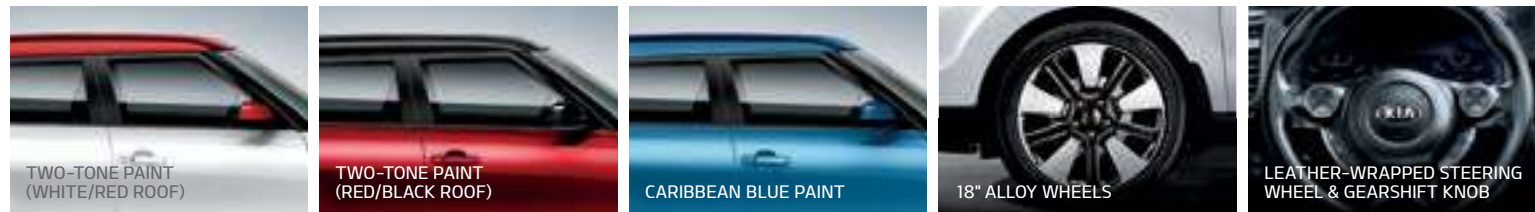

+ (plus) DESIGNER PACKAGE