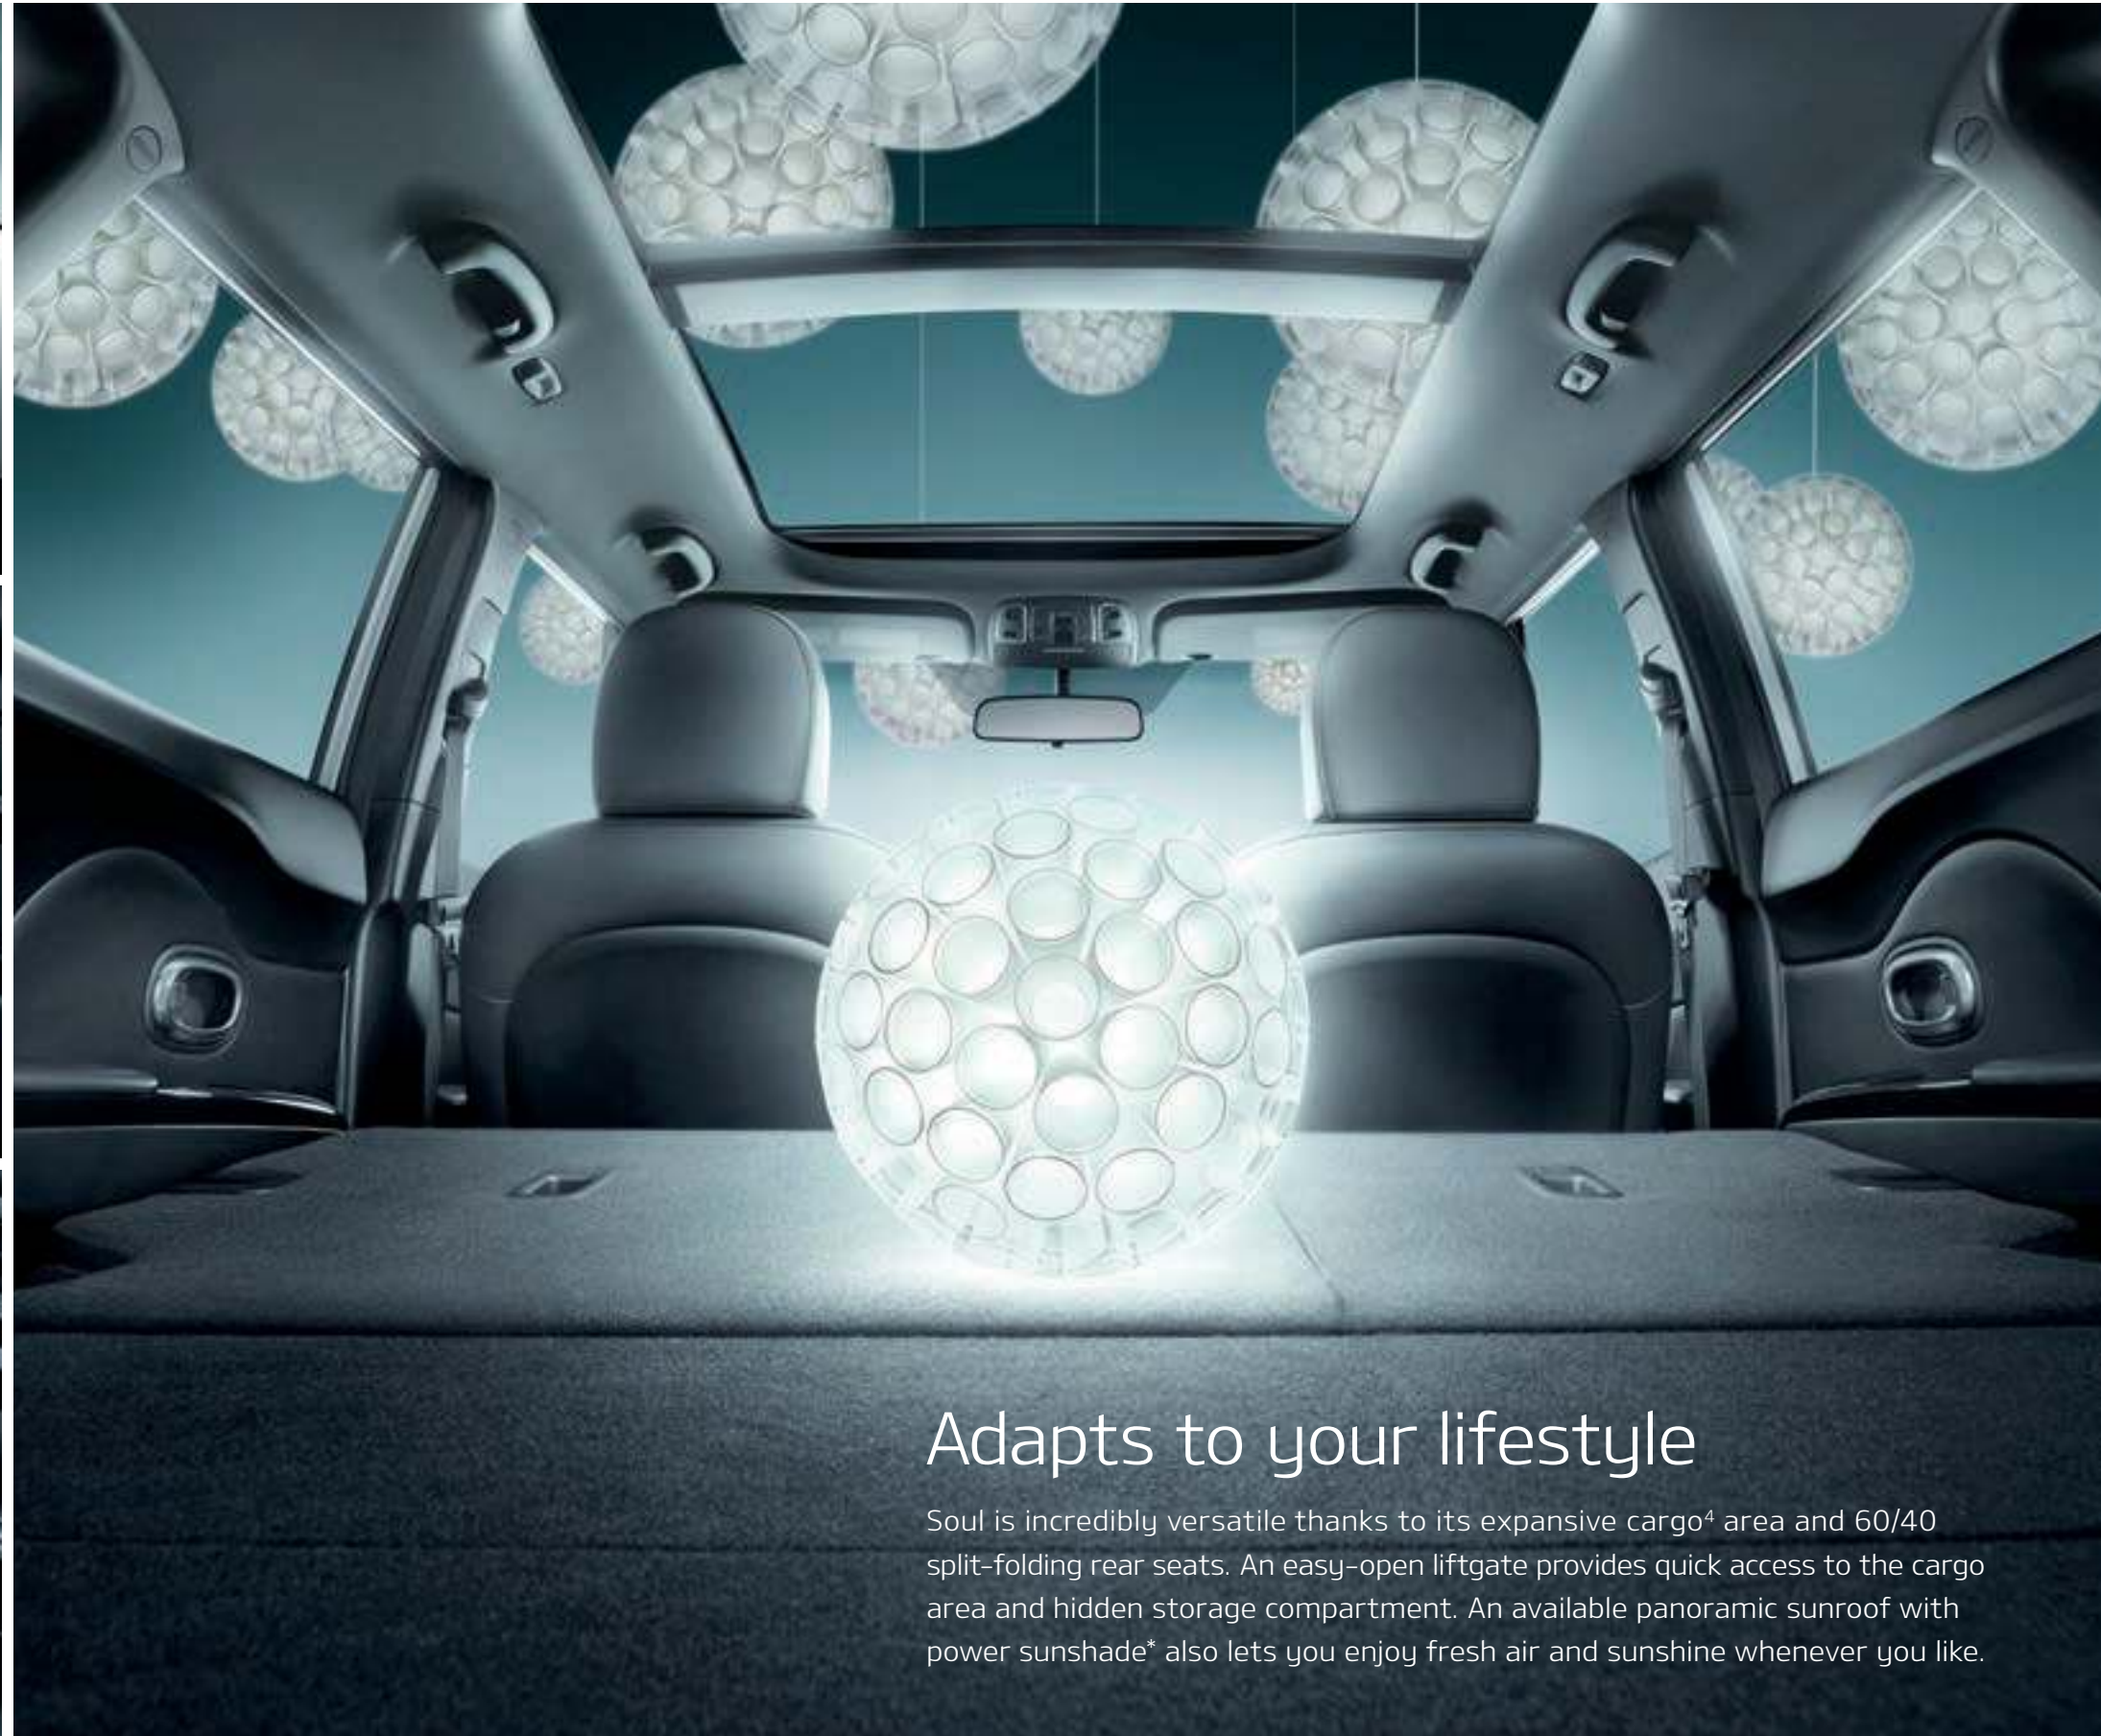

1. ROOF-RACK READY

Large, sturdy available roof cross bars provide a secure base for all roof-rack accessories that allow you to carry even more gear.¹ The cross bars' mounting points are flush with the roofline to maintain a streamlined exterior design when not installed.

2. 60/40 SPLIT-FOLDING REAR SEATS

Soul's spacious rear seats and cargo area⁴ let you conveniently carry longer items, passengers — or a combination of both — by easily folding down one or both of the rear seats.

3. CONCEALED STORAGE

The floor of the cargo area⁴ flips up to reveal a hidden compartment for securely carrying smaller items. In addition, a cargo cover on + (*plus*) and ! (*exclaim*) models will keep your things safely out of view.

REAR-PASSENGER COMFORT

The rear seat has abundant headroom and legroom, providing room for three passengers — or two passengers with ready access to a convenient flip-down center armrest with dual cup holders.

Adapts to your lifestyle

Soul is incredibly versatile thanks to its expansive cargo⁴ area and 60/40 split-folding rear seats. An easy-open liftgate provides quick access to the cargo area and hidden storage compartment. An available panoramic sunroof with power sunshade* also lets you enjoy fresh air and sunshine whenever you like.