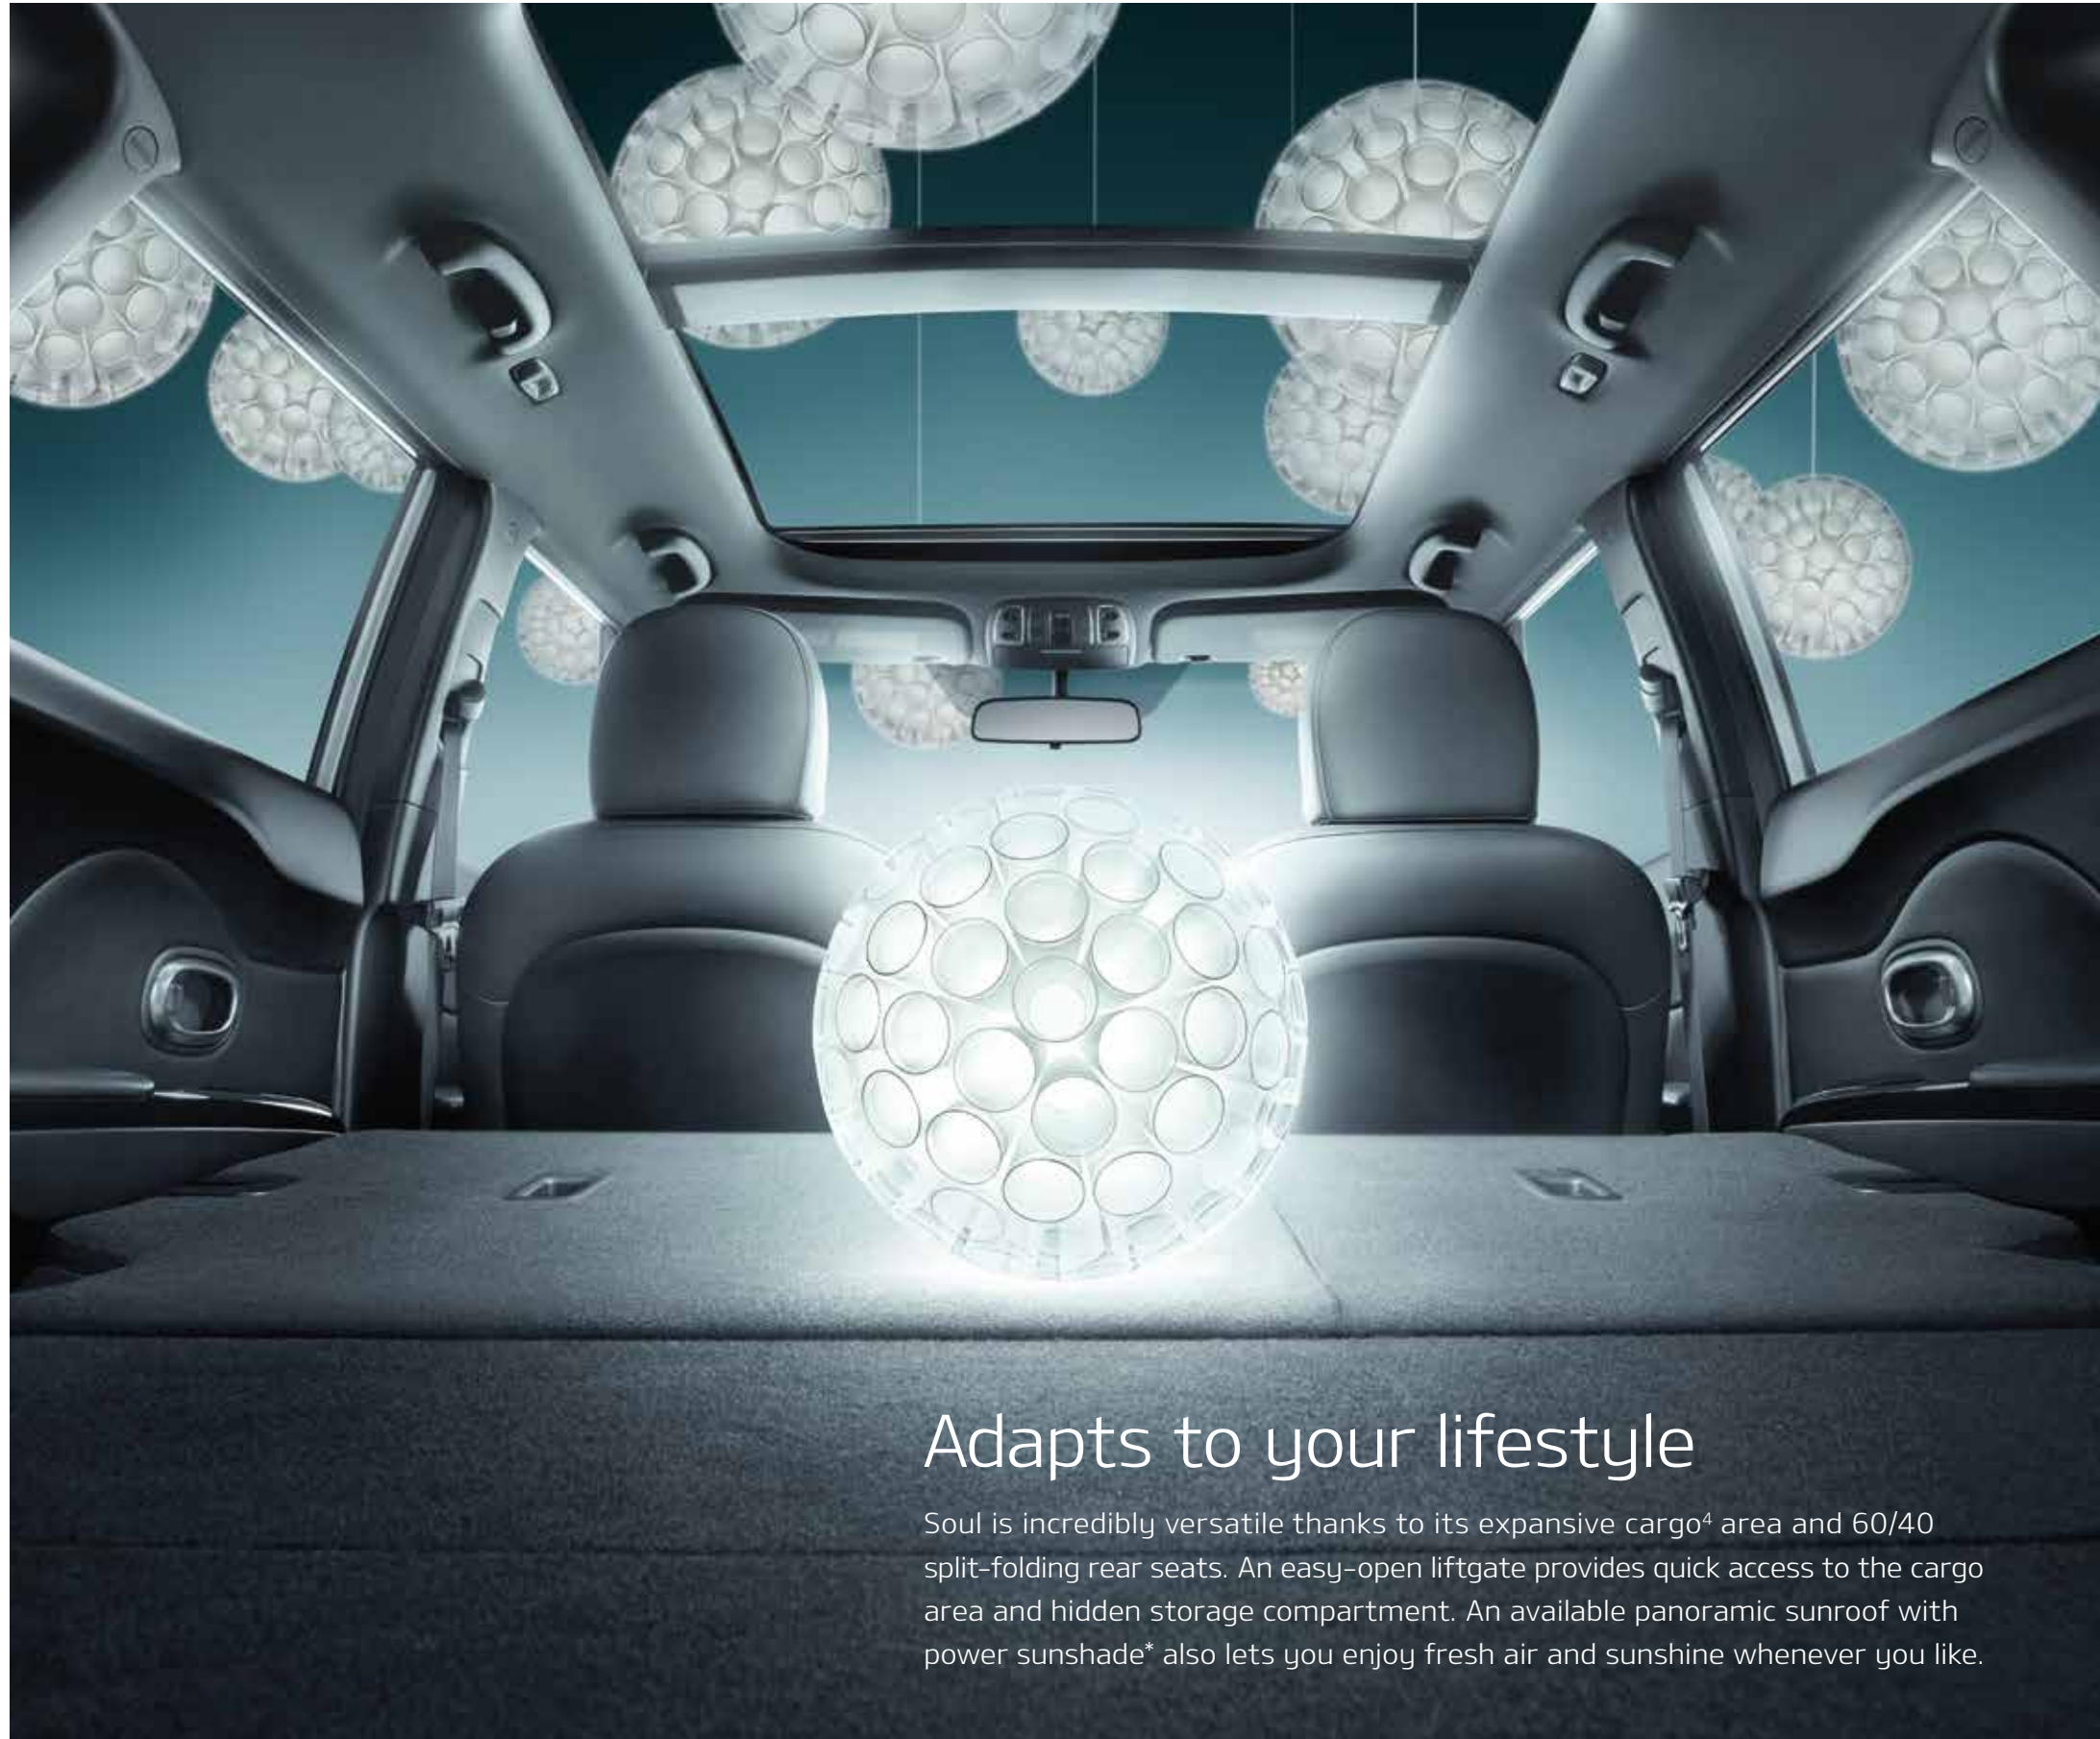

1. ROOF-RACK READY

Large, sturdy available roof cross bars provide a secure base for all roof-rack accessories that allow you to carry even more gear.¹ The cross bars' mounting points are flush with the roofline to maintain a streamlined exterior design when not installed.

2. 60/40 SPLIT-FOLDING REAR SEATS

Soul's spacious rear seats and cargo area⁴ let you conveniently carry longer items, passengers — or a combination of both — by easily folding down one or both of the rear seats.

3. CONCEALED STORAGE

The floor of the cargo area⁴ flips up to reveal a hidden compartment for securely carrying smaller items. In addition, a cargo cover on + (*plus*) and ! (*exclaim*) models will keep your things safely out of view.

REAR-PASSENGER COMFORT

The rear seat has abundant headroom and legroom, providing room for three passengers — or two passengers with ready access to a convenient flip-down center armrest with dual cup holders.

Adapts to your lifestyle

Soul is incredibly versatile thanks to its expansive cargo⁴ area and 60/40 split-folding rear seats. An easy-open liftgate provides quick access to the cargo area and hidden storage compartment. An available panoramic sunroof with power sunshade* also lets you enjoy fresh air and sunshine whenever you like.