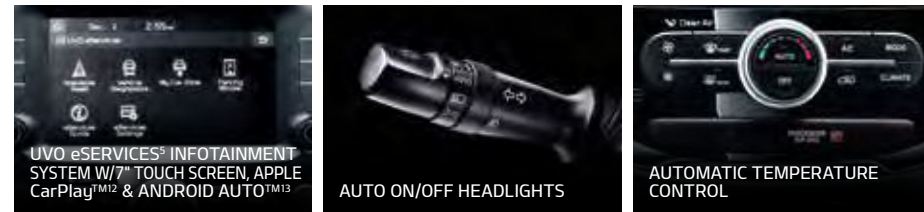

PACKAGES

SOUL CONVENIENCE PACKAGE