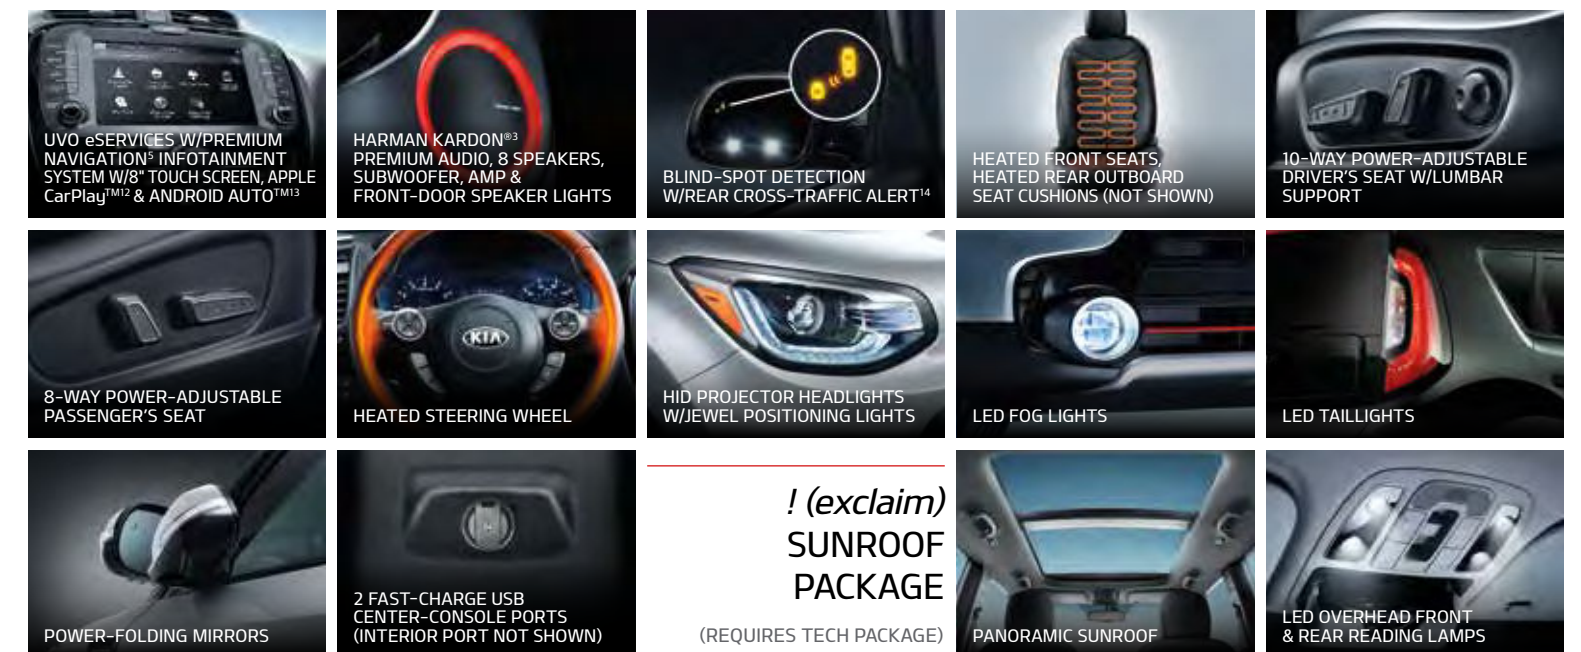

! (exclaim) TECH PACKAGE