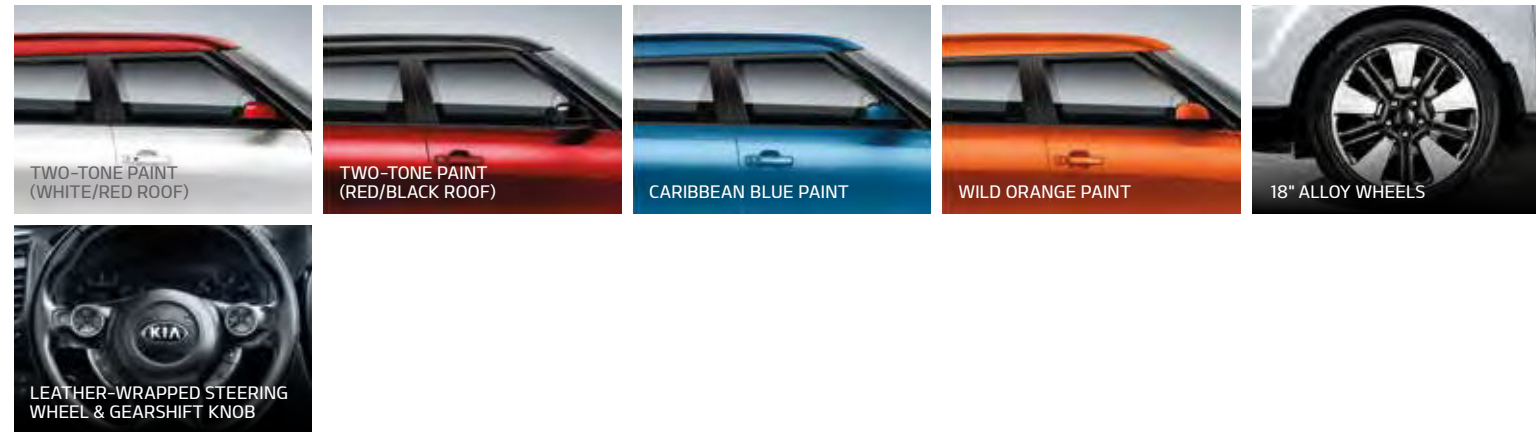

+ (plus) DESIGNER PACKAGE