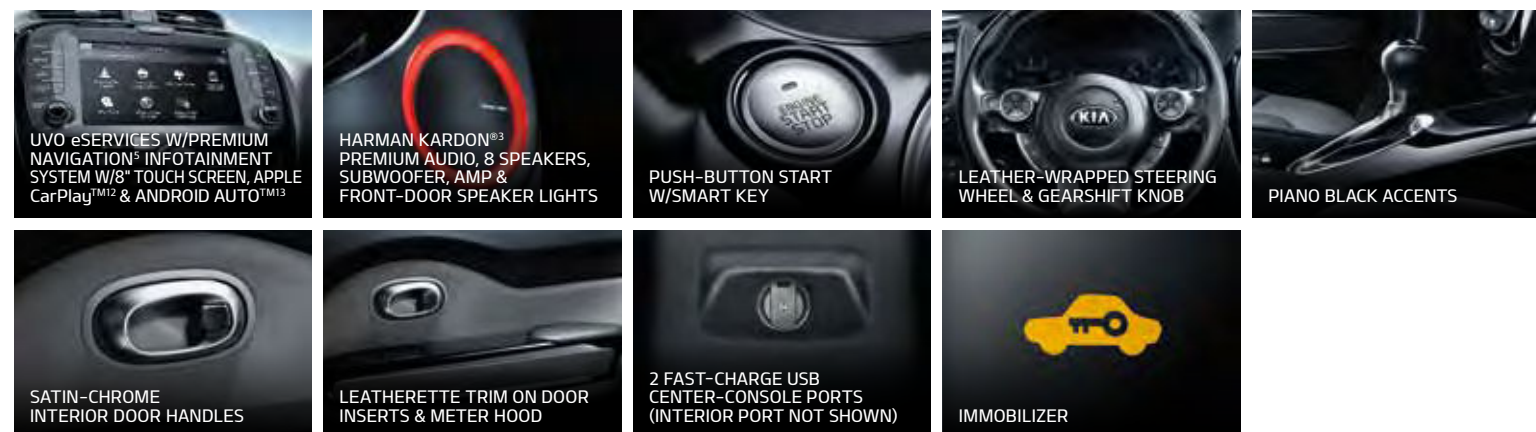

+ (plus) AUDIO PACKAGE